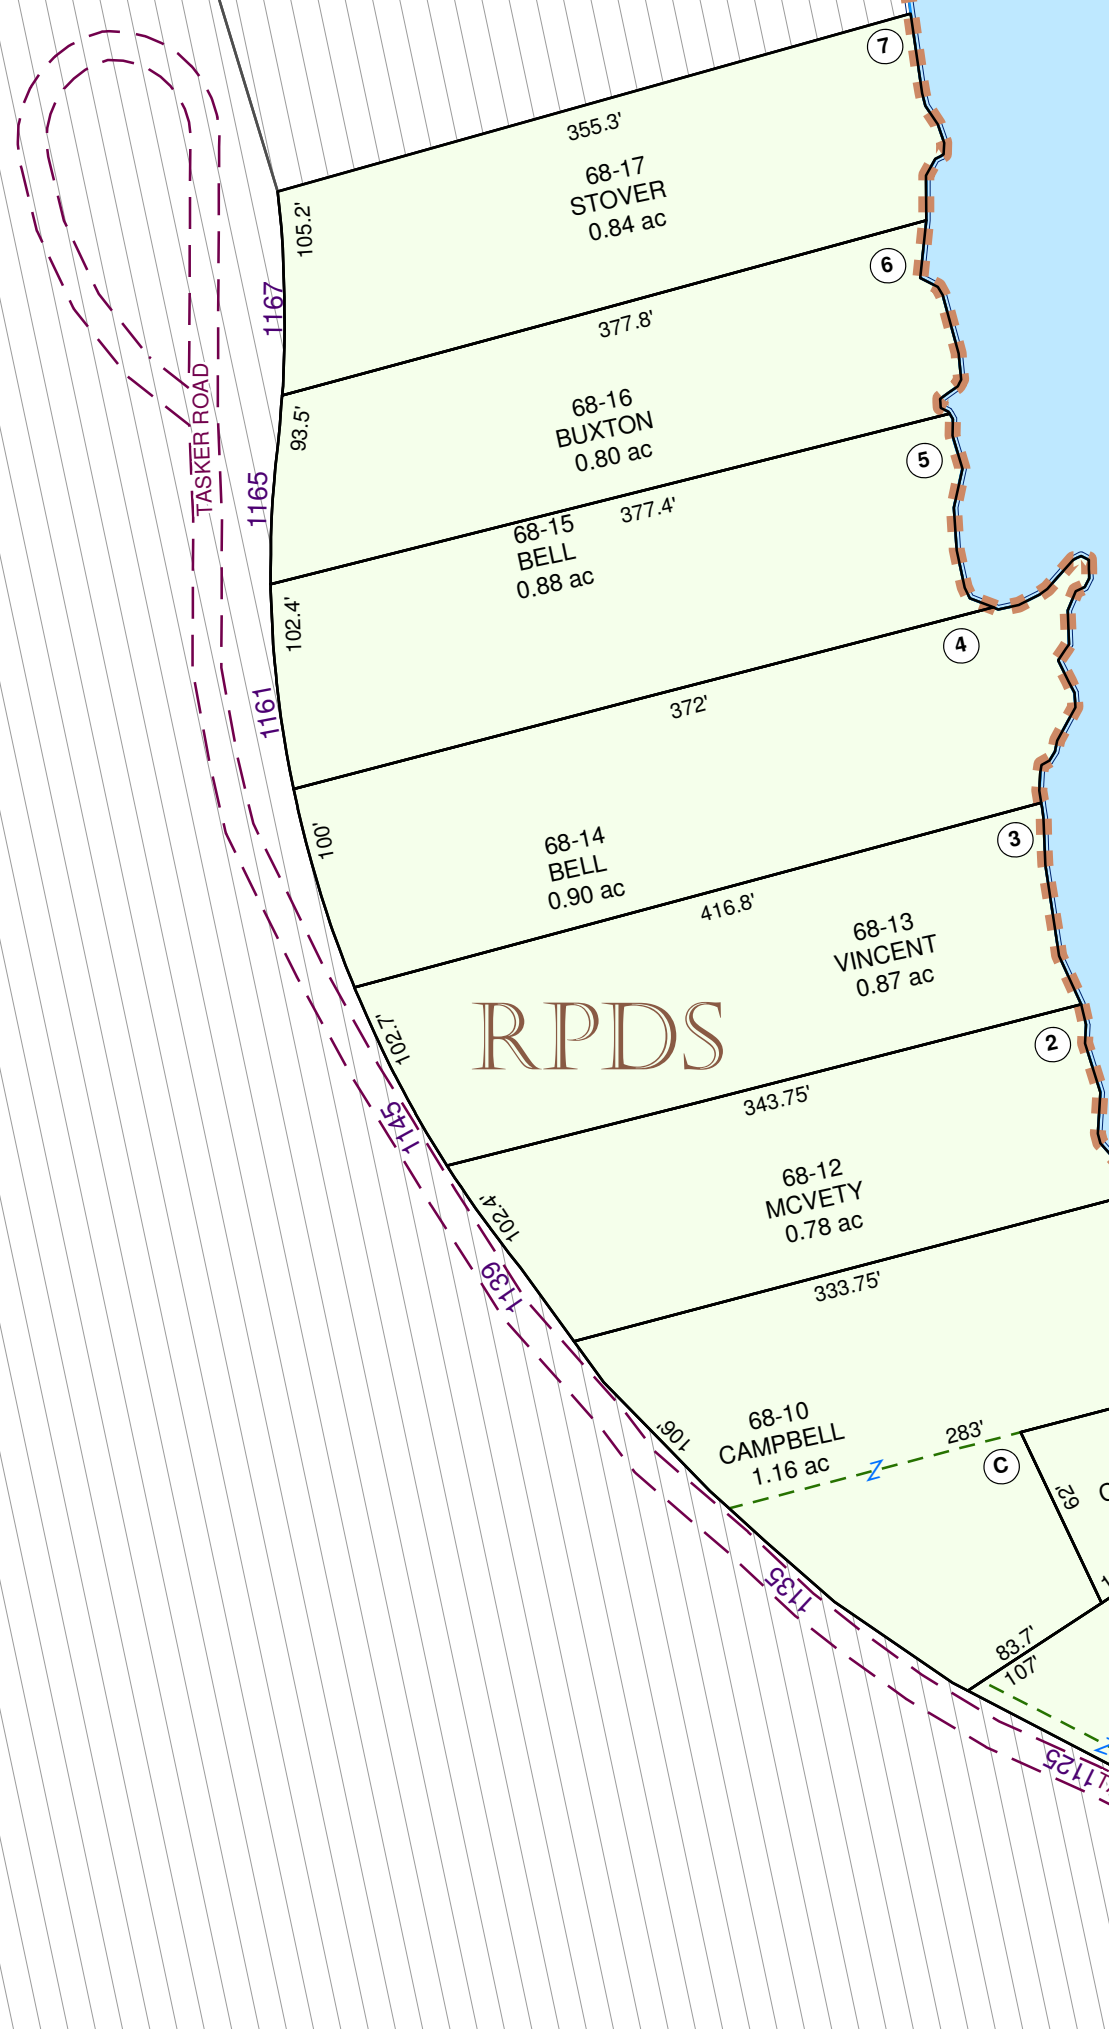

WORROMONTOGUS LAKE

8

66

RPDS

RPDS

RPDS

Map 68

- Zoning
- Historical Lines
- Private Roads
- Streams
- Parcels
- Neighboring Map Parcels
- Wetland
- Tie-in
- Sublots Annotation