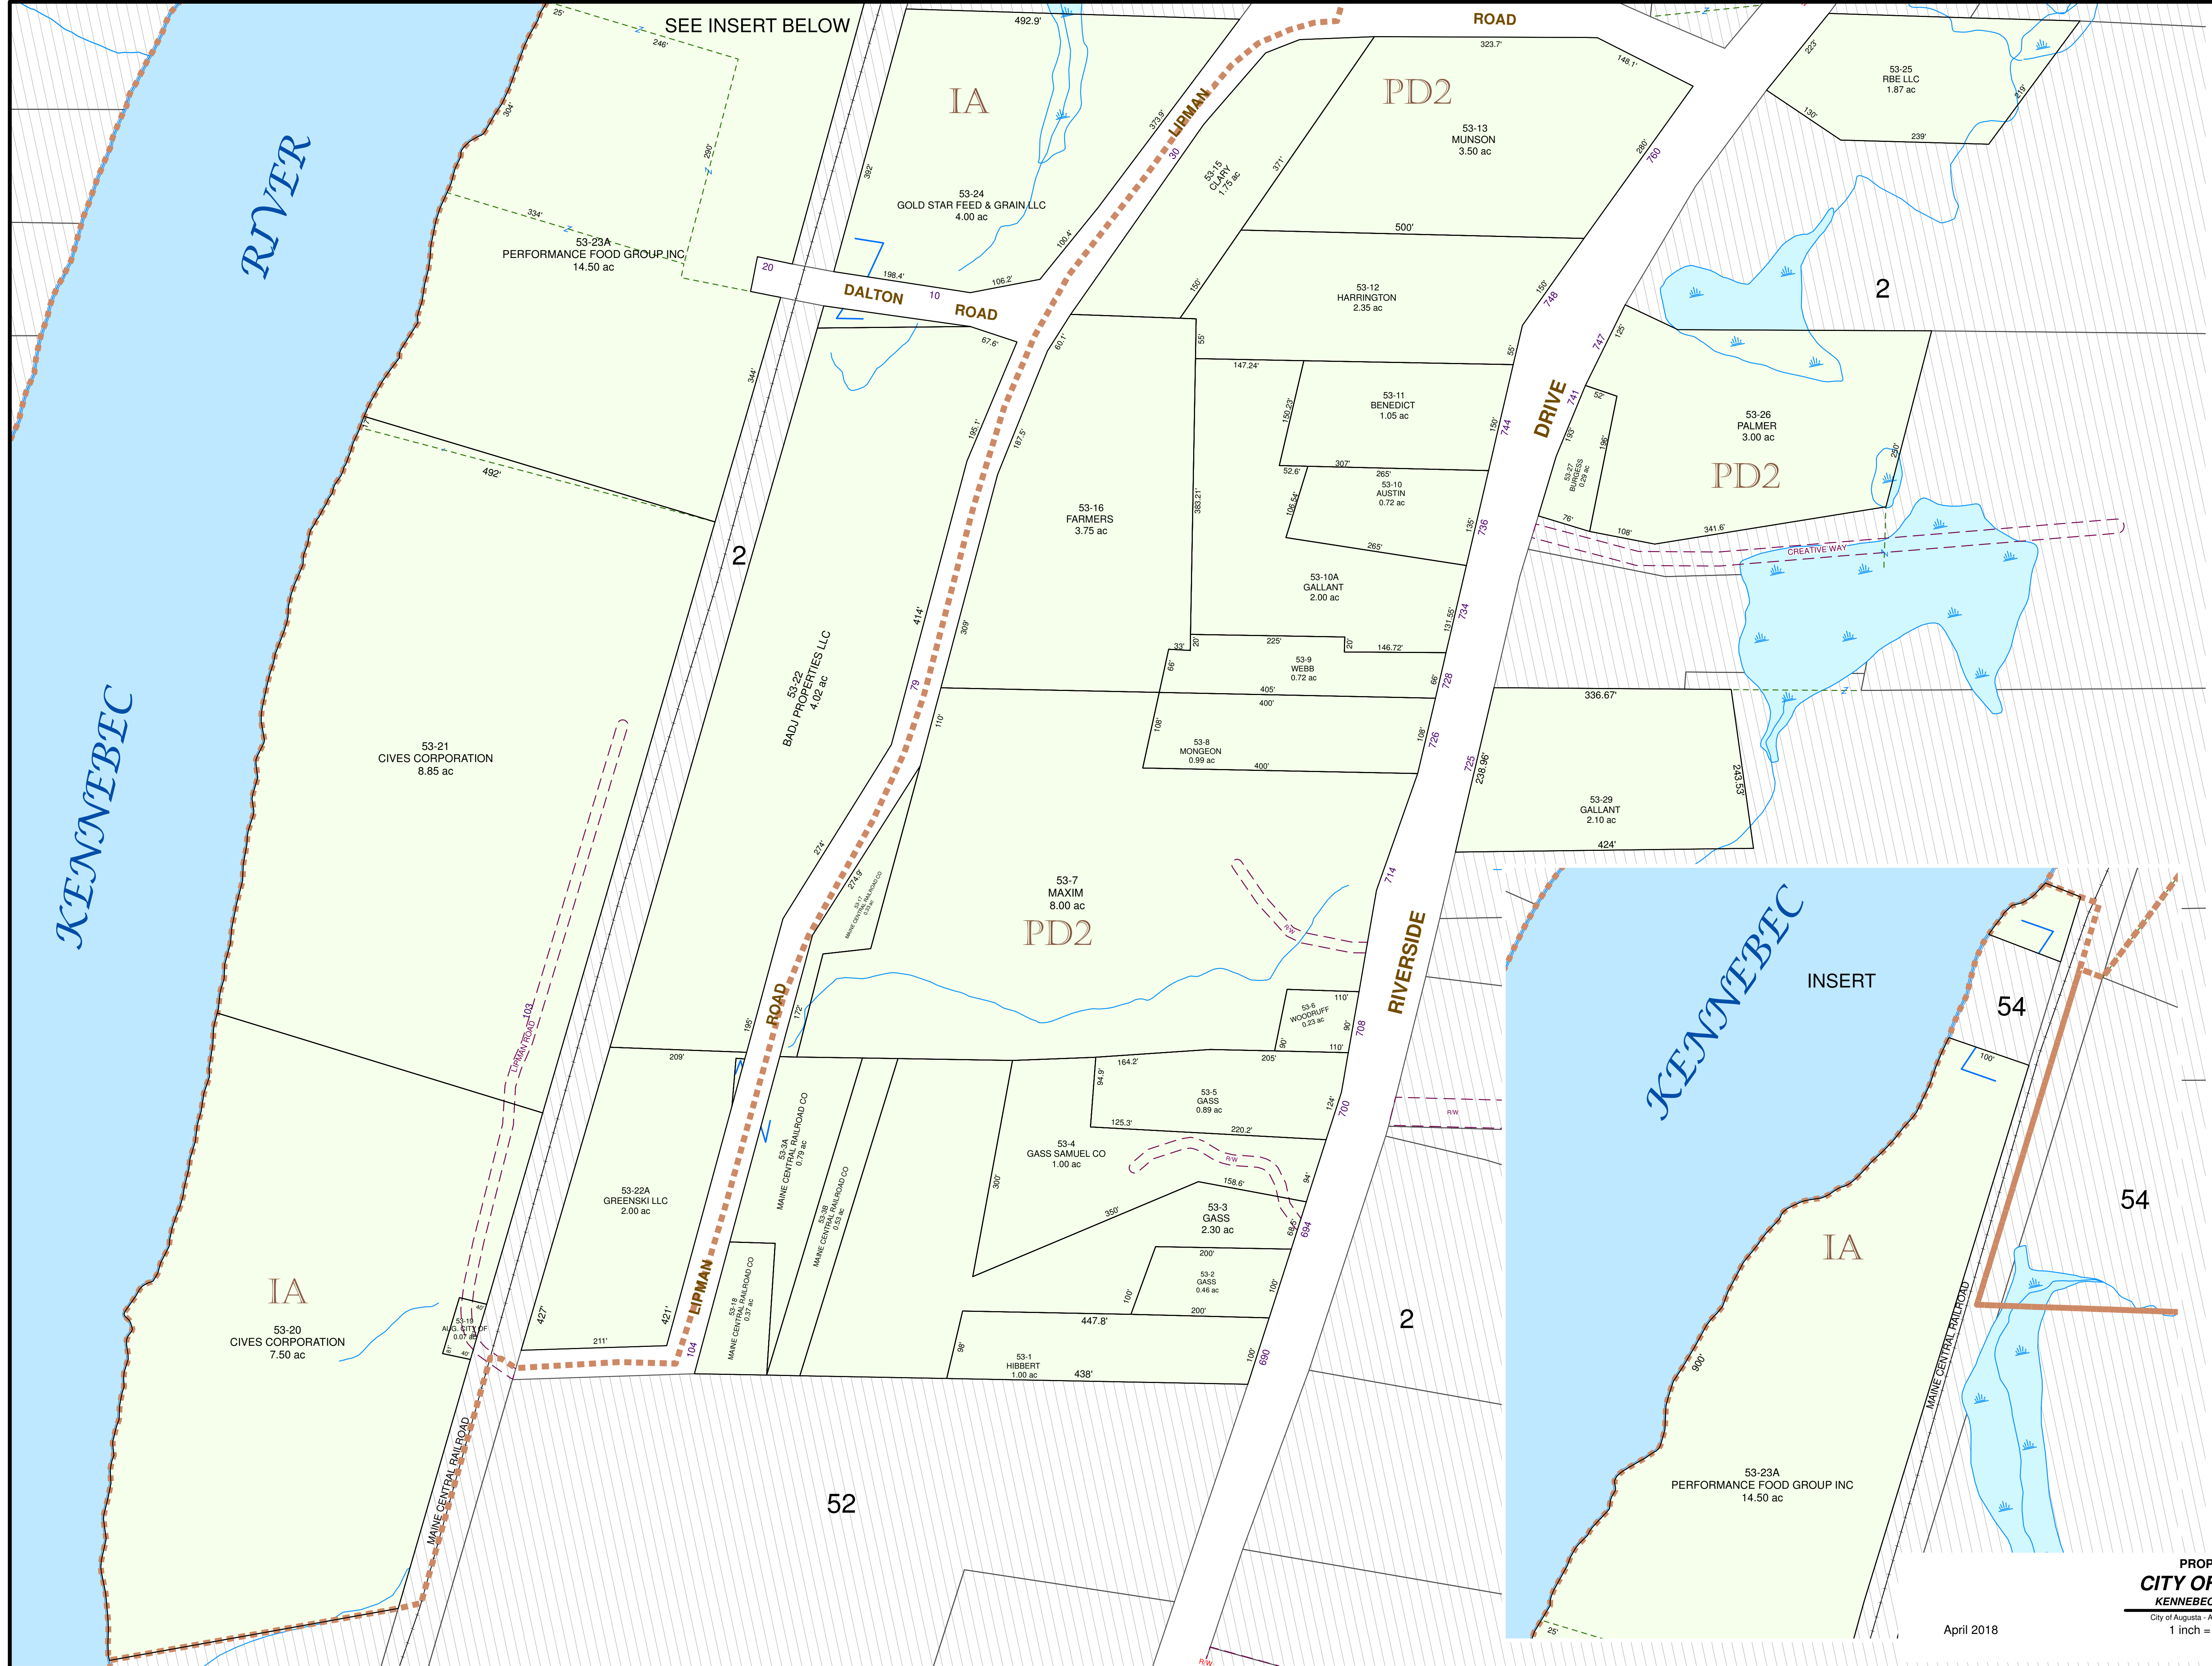

SEE INSERT BELOW

Map 53

- Zoning
- Cemeteries
- Maine Central Railroad
- Historical Lines
- Private Roads
- Streams
- Parcels
- Neighboring Map Parcels
- Wetland
- Tie-in
- Sublots Annotation