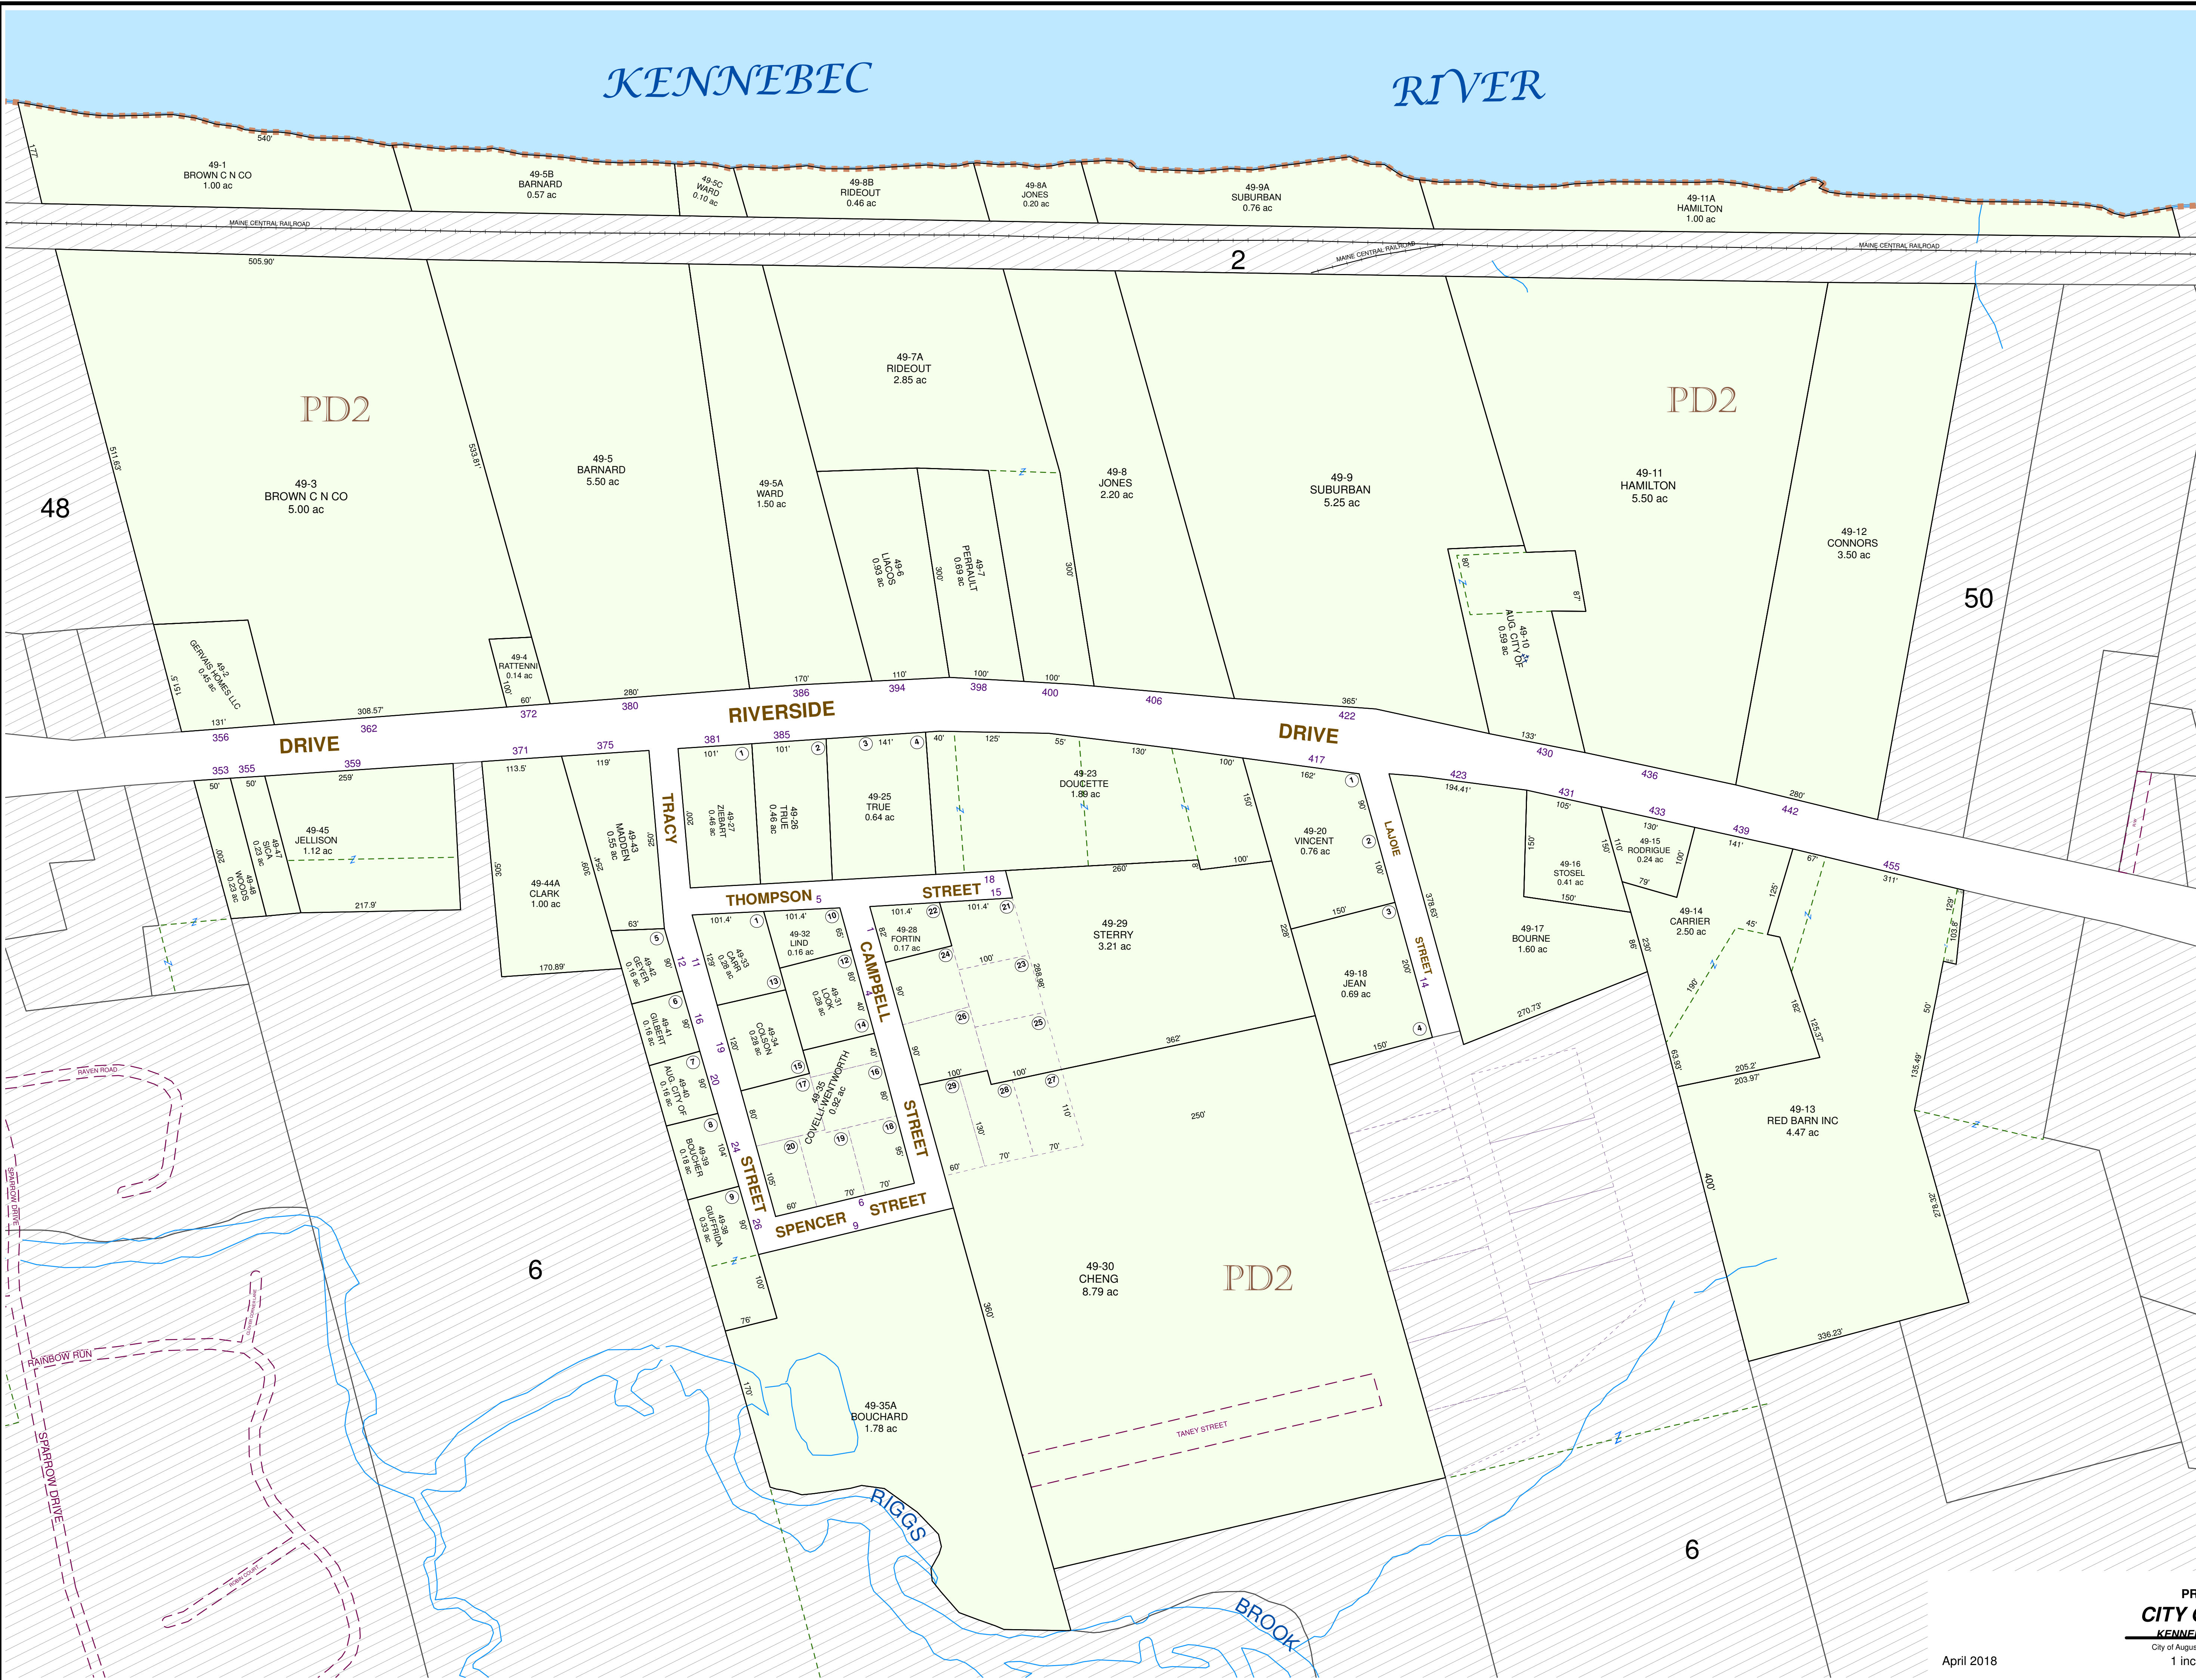

KENNEBEC

RIVER

Map 49

- Zoning
- Cemeteries
- Historical Lines
- Private Roads
- Maine Central Railroad
- Streams
- Parcels
- Neighboring Map Parcels
- Wetland
- Tie-in
- Sublots Annotation