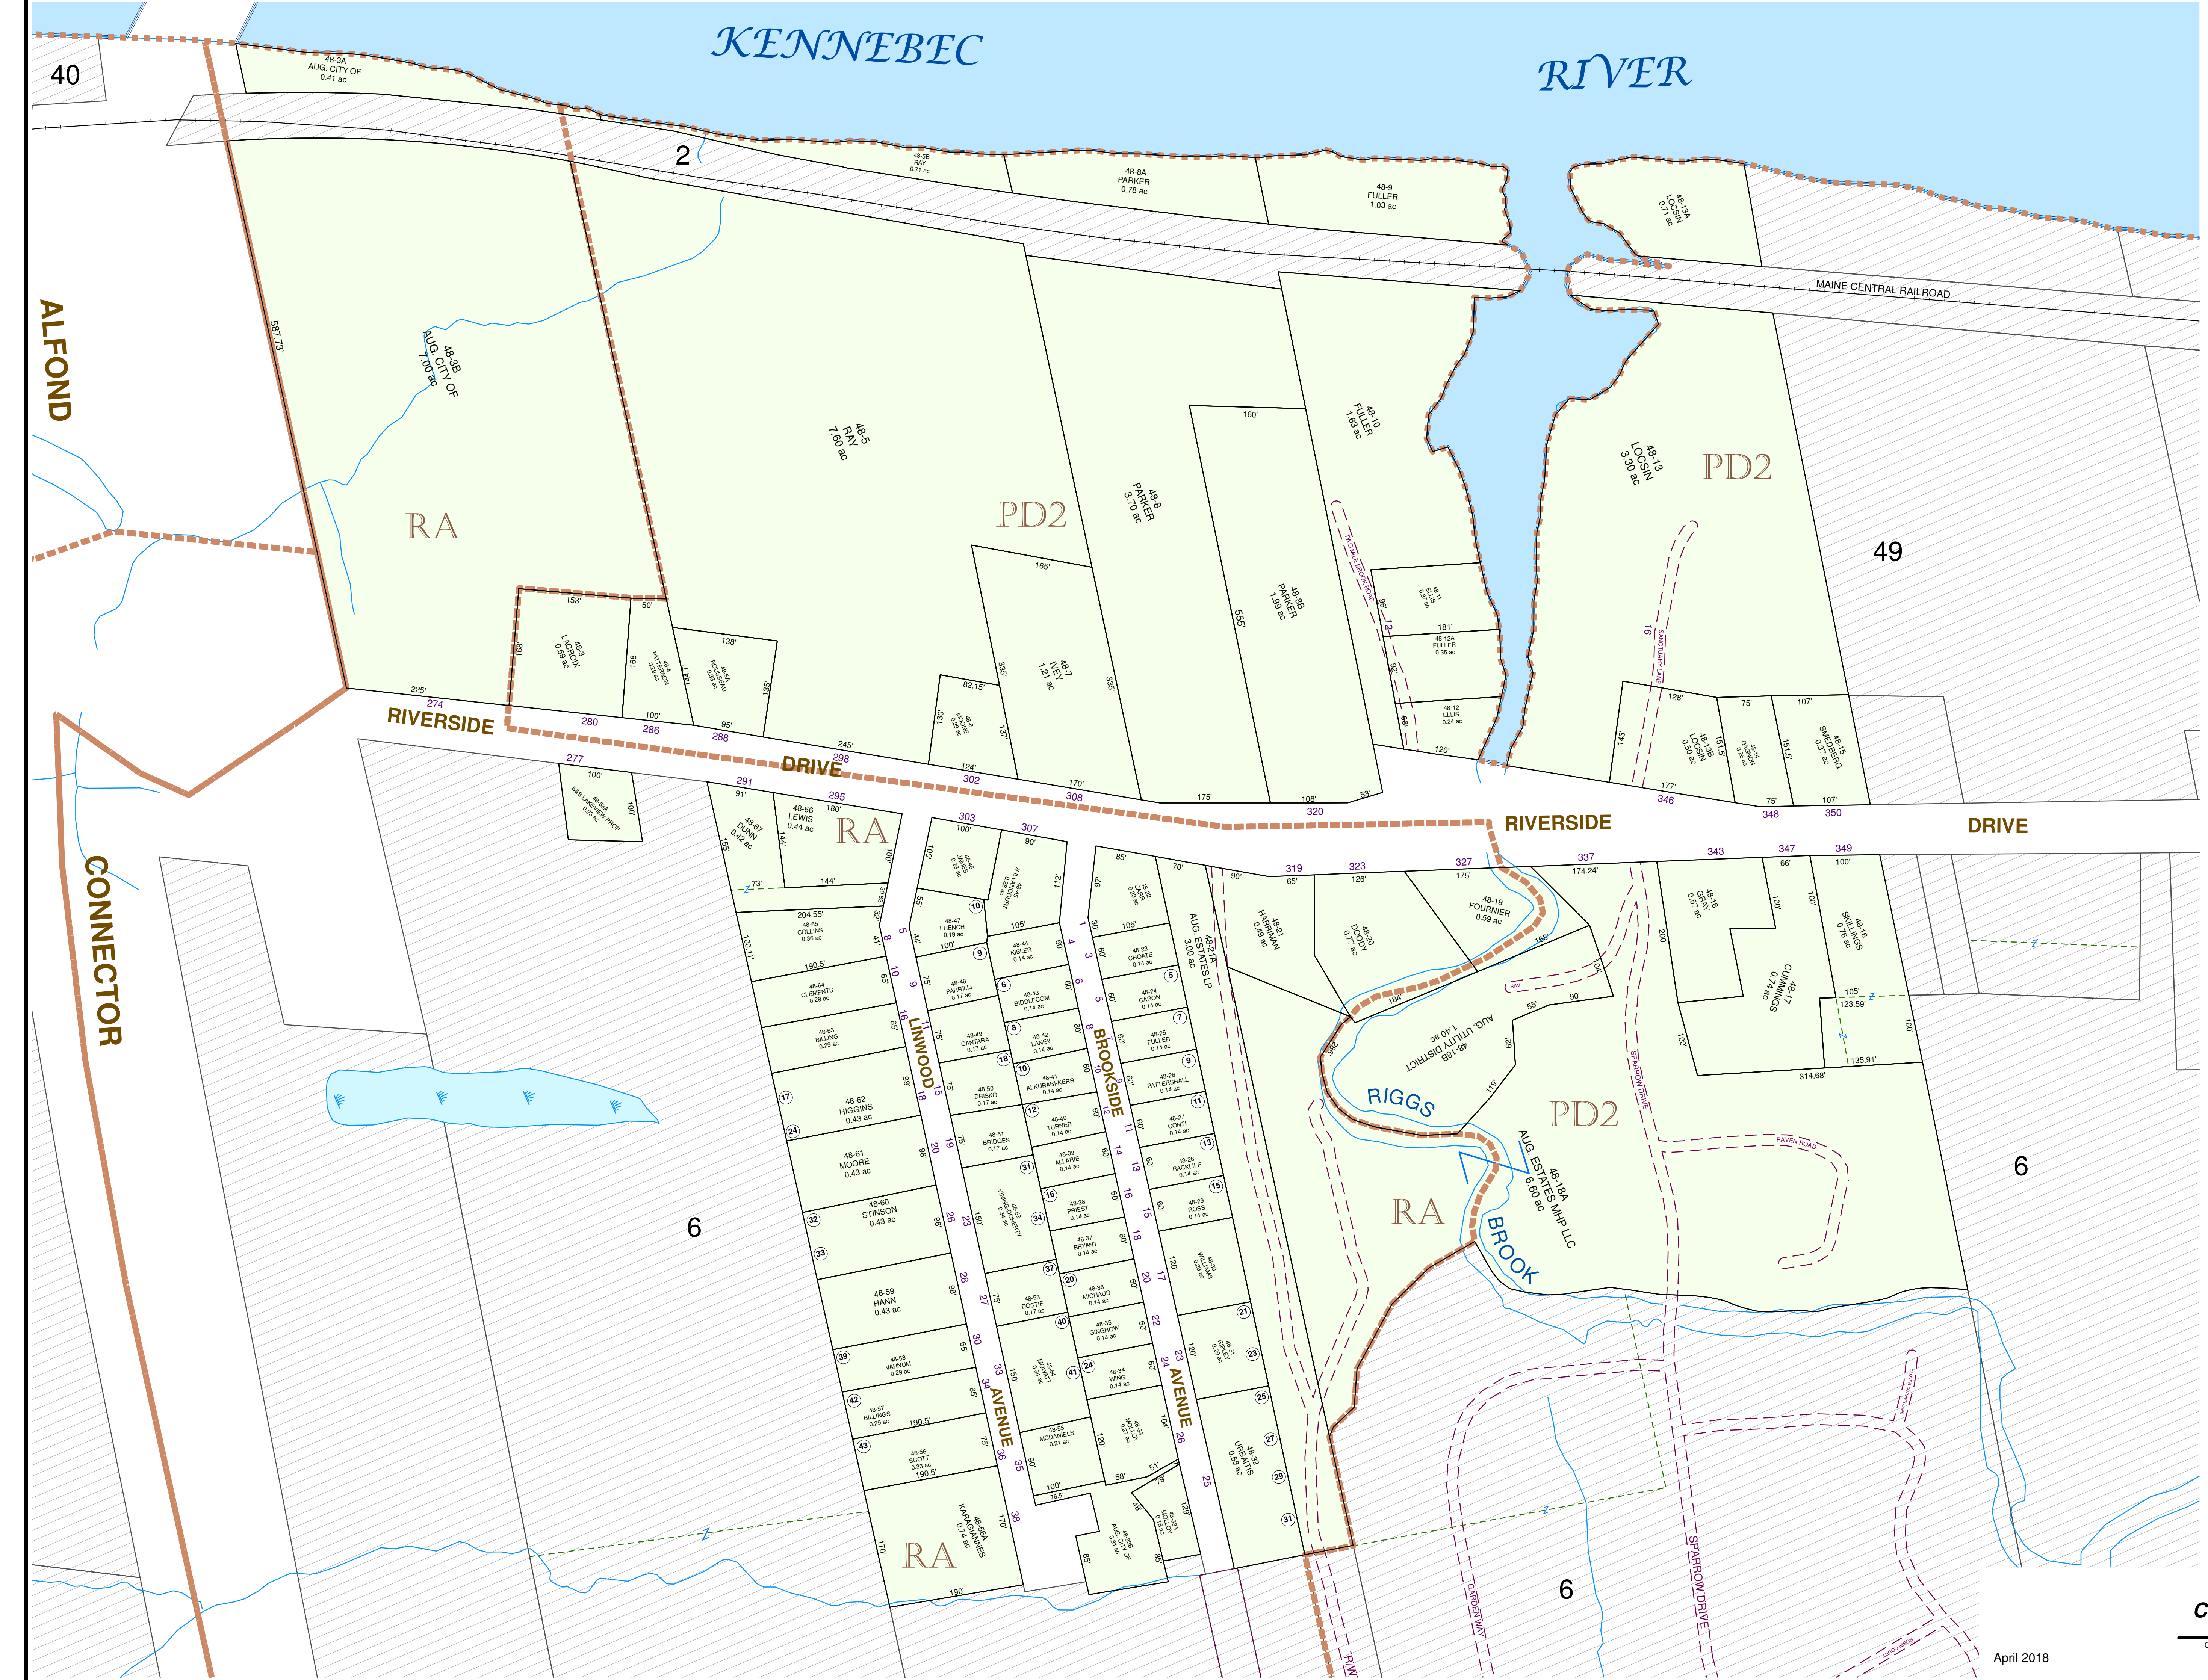

KENNEBEC RIVER

ALFOND

CONNECTOR

MAINE CENTRAL RAILROAD

Map 48

- Zoning
- Cemeteries
- Historical Lines
- Private Roads
- Maine Central Railroad
- Streams
- Parcels
- Neighboring Map Parcels
- Wetland
- Tie-in
- Sublots Annotation