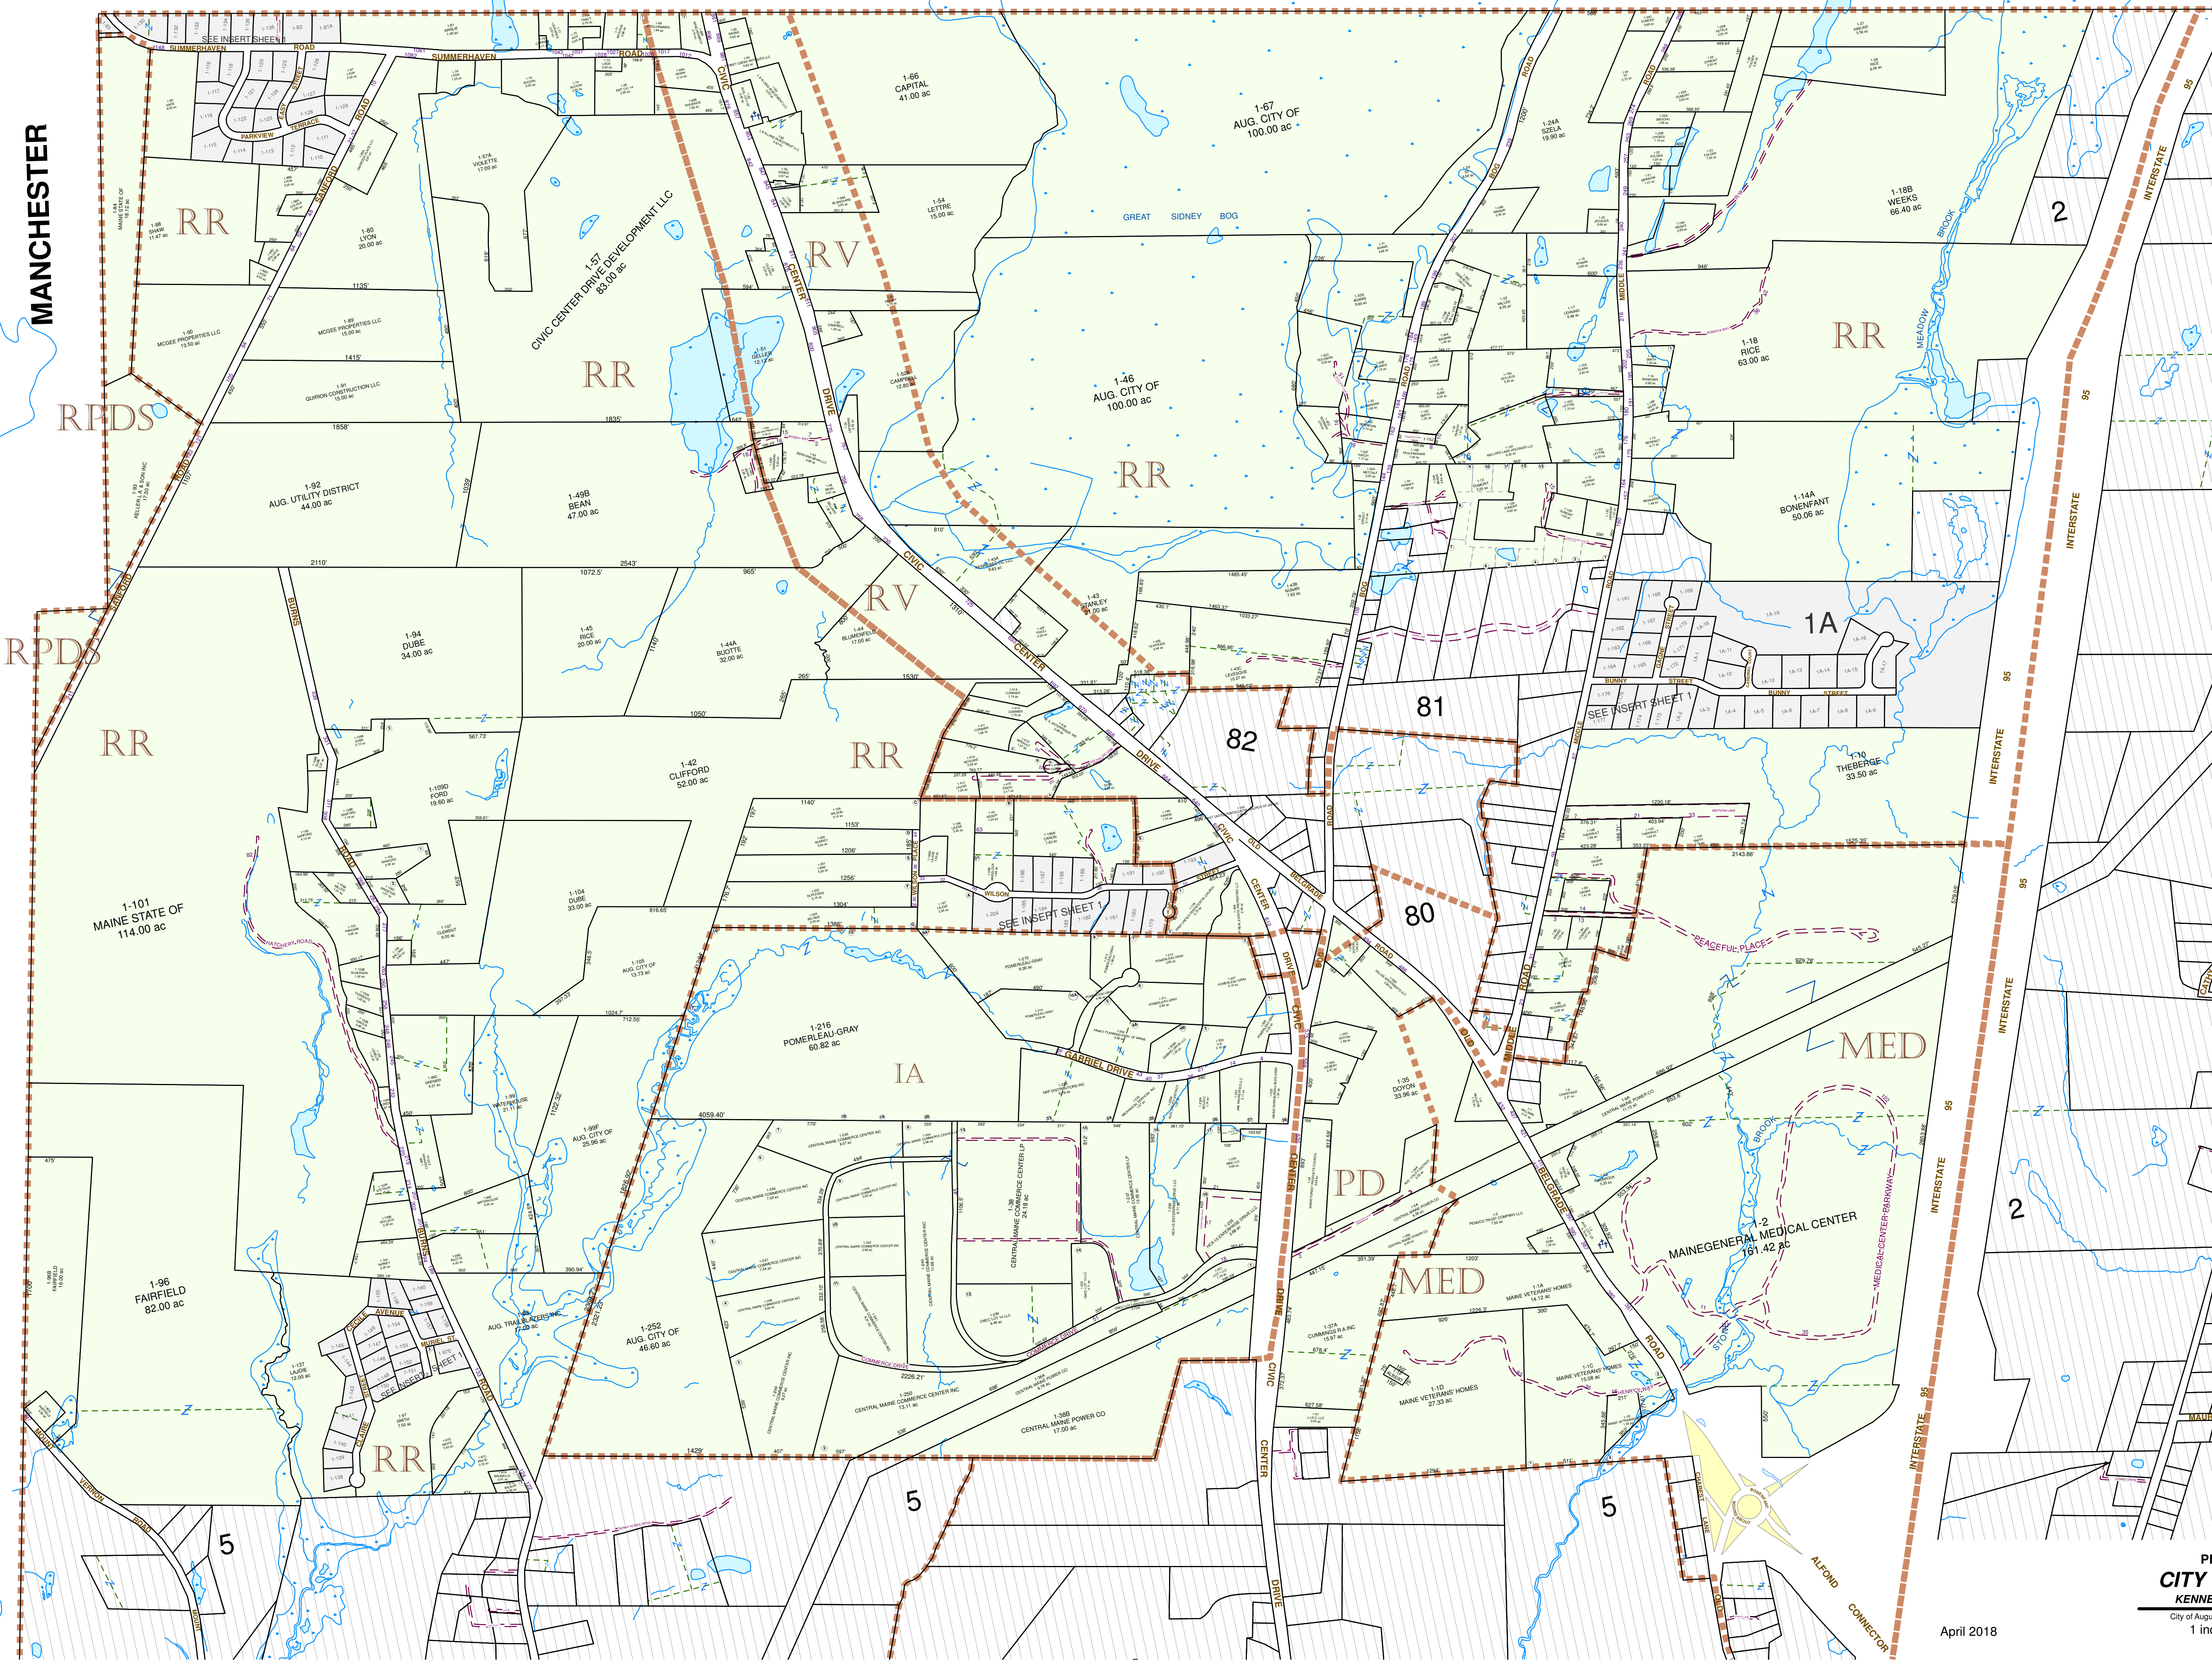

MANCHESTER

MANCHESTER

- Map 1**
- Zoning
 - Cemeteries
 - Stream Contours
 - Historical Lines
 - Private Roads
 - Wetland
 - Map 1 Parcels
 - Map 1 Inserts
 - Neighboring Map Parcels
 - Tie-in
 - Sublots Annotation