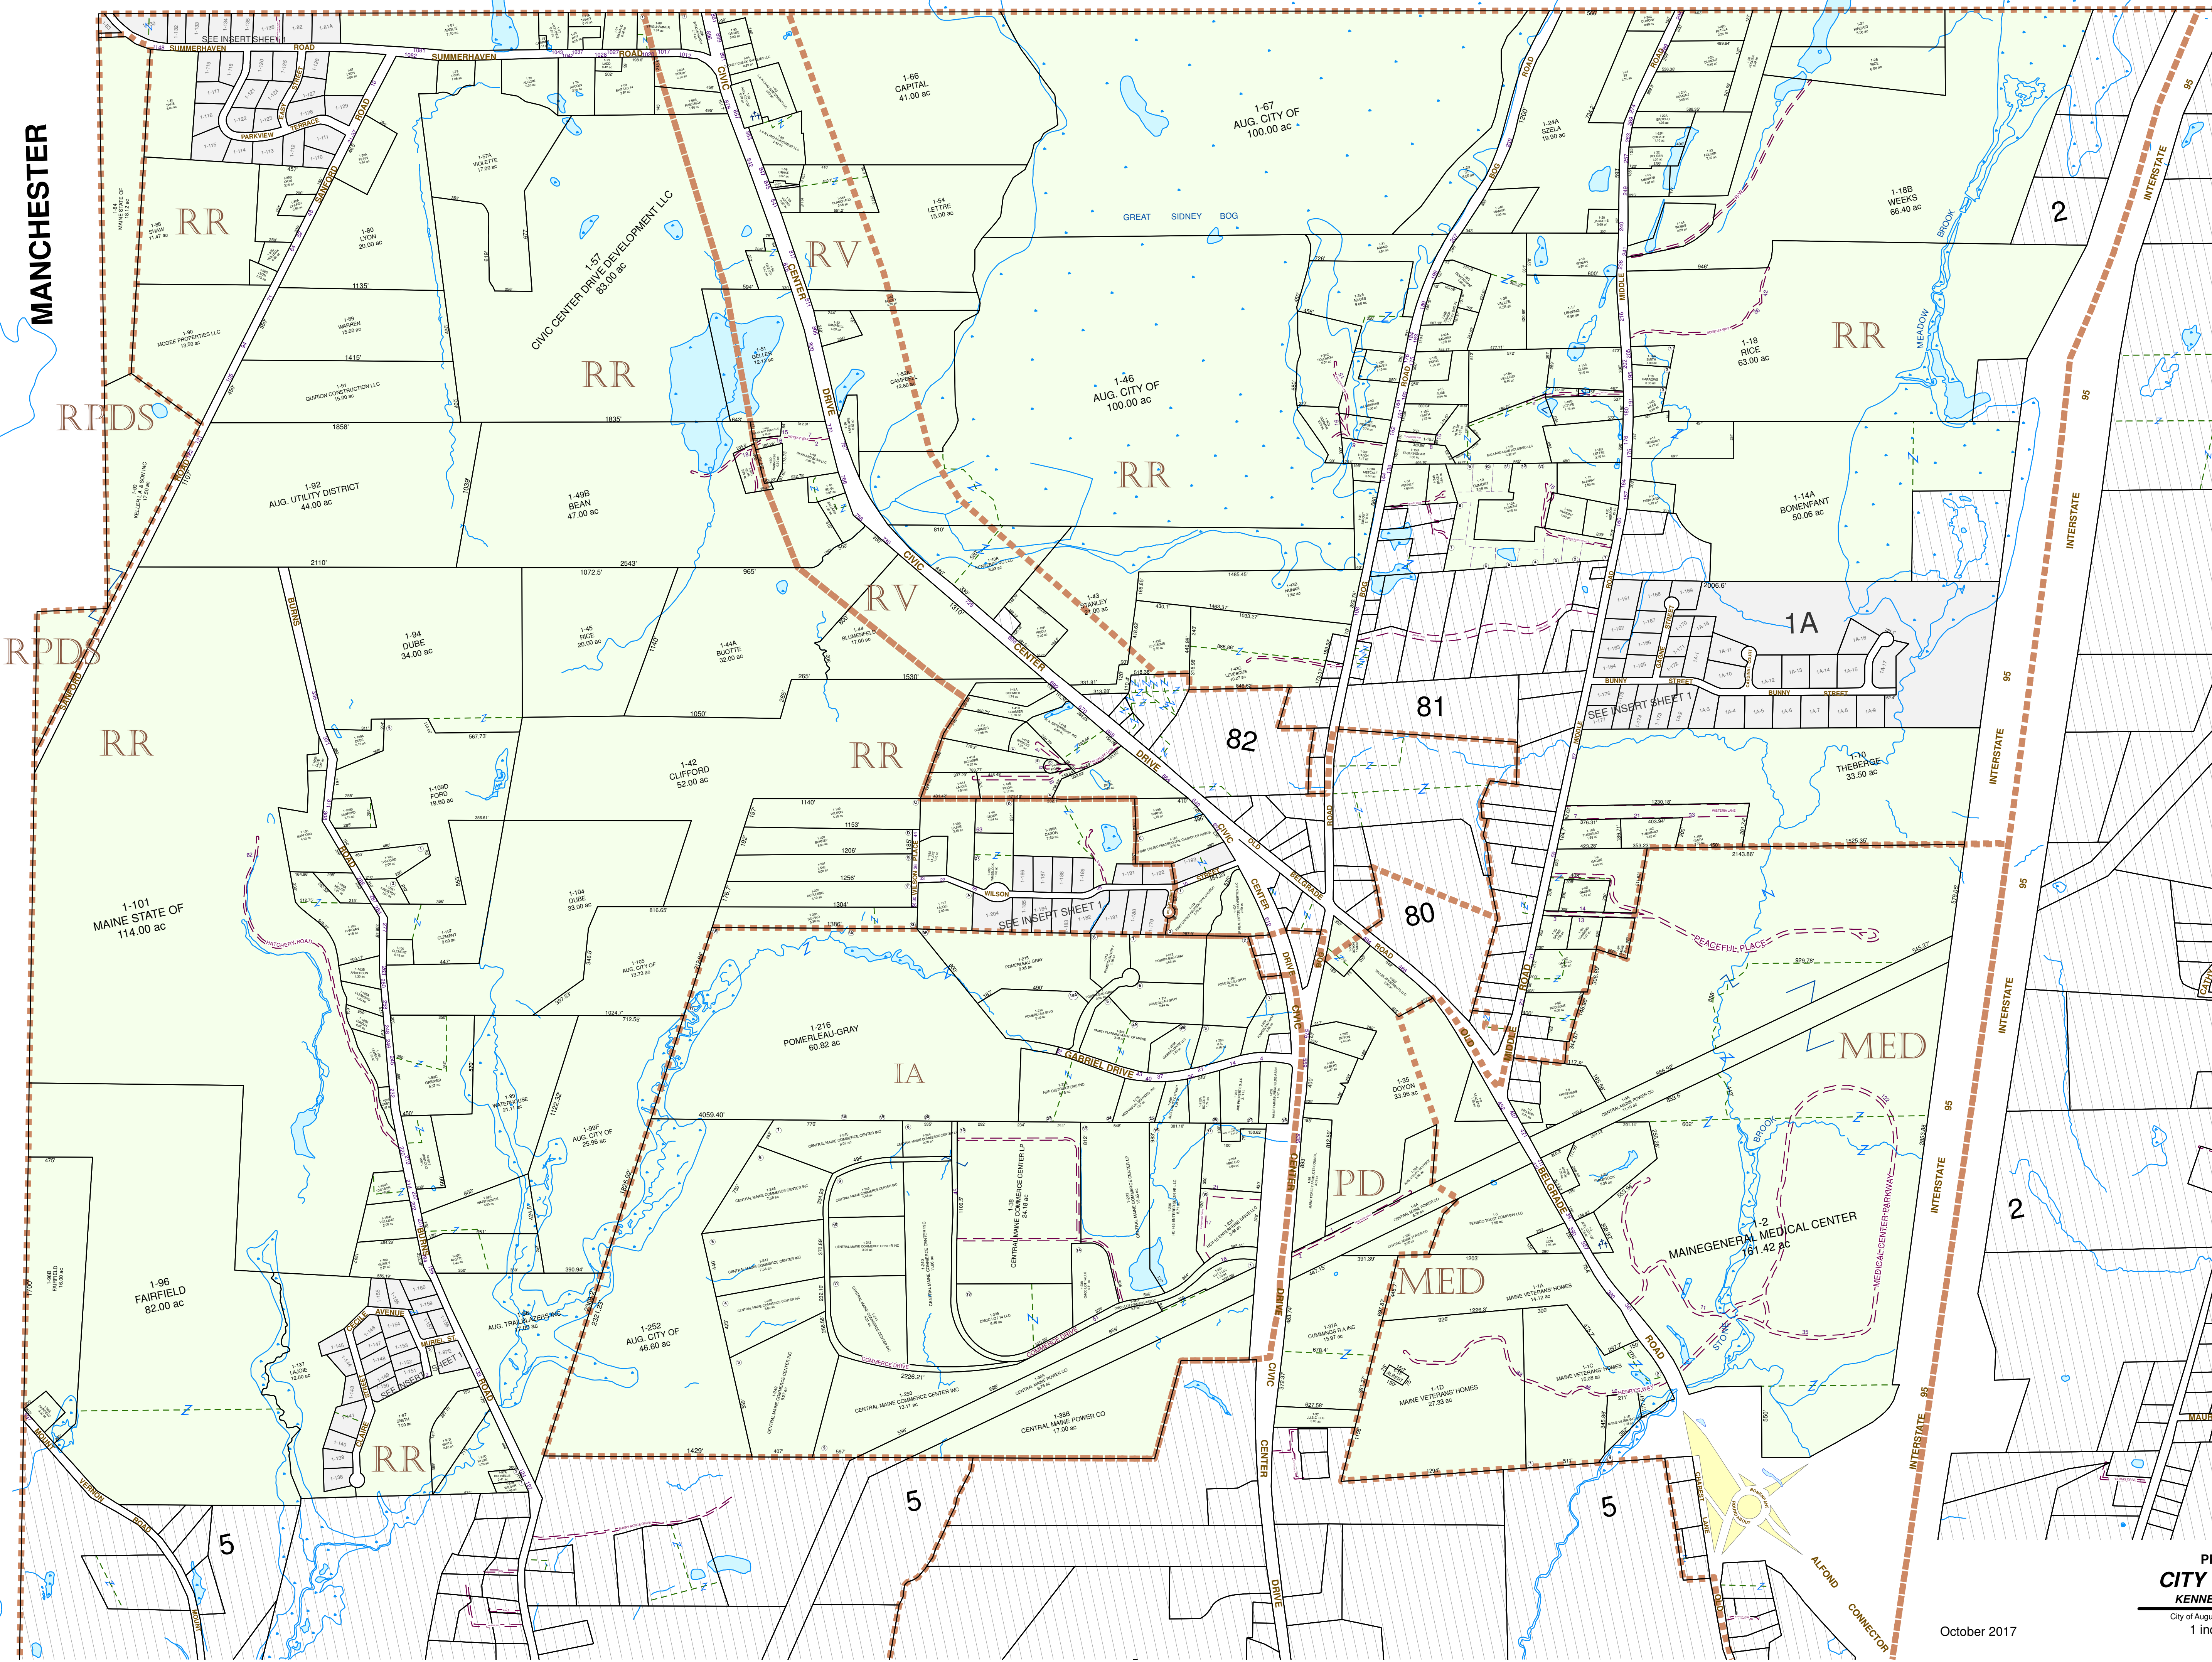

MANCHESTER

MANCHESTER

- Map 1**
- Zoning
 - Cemeteries
 - Stream Contours
 - Historical Lines
 - Private Roads
 - Wetland
 - Map 1 Parcels
 - Map 1 Inserts
 - Neighboring Map Parcels
 - Tie-in
 - Sublots Annotation