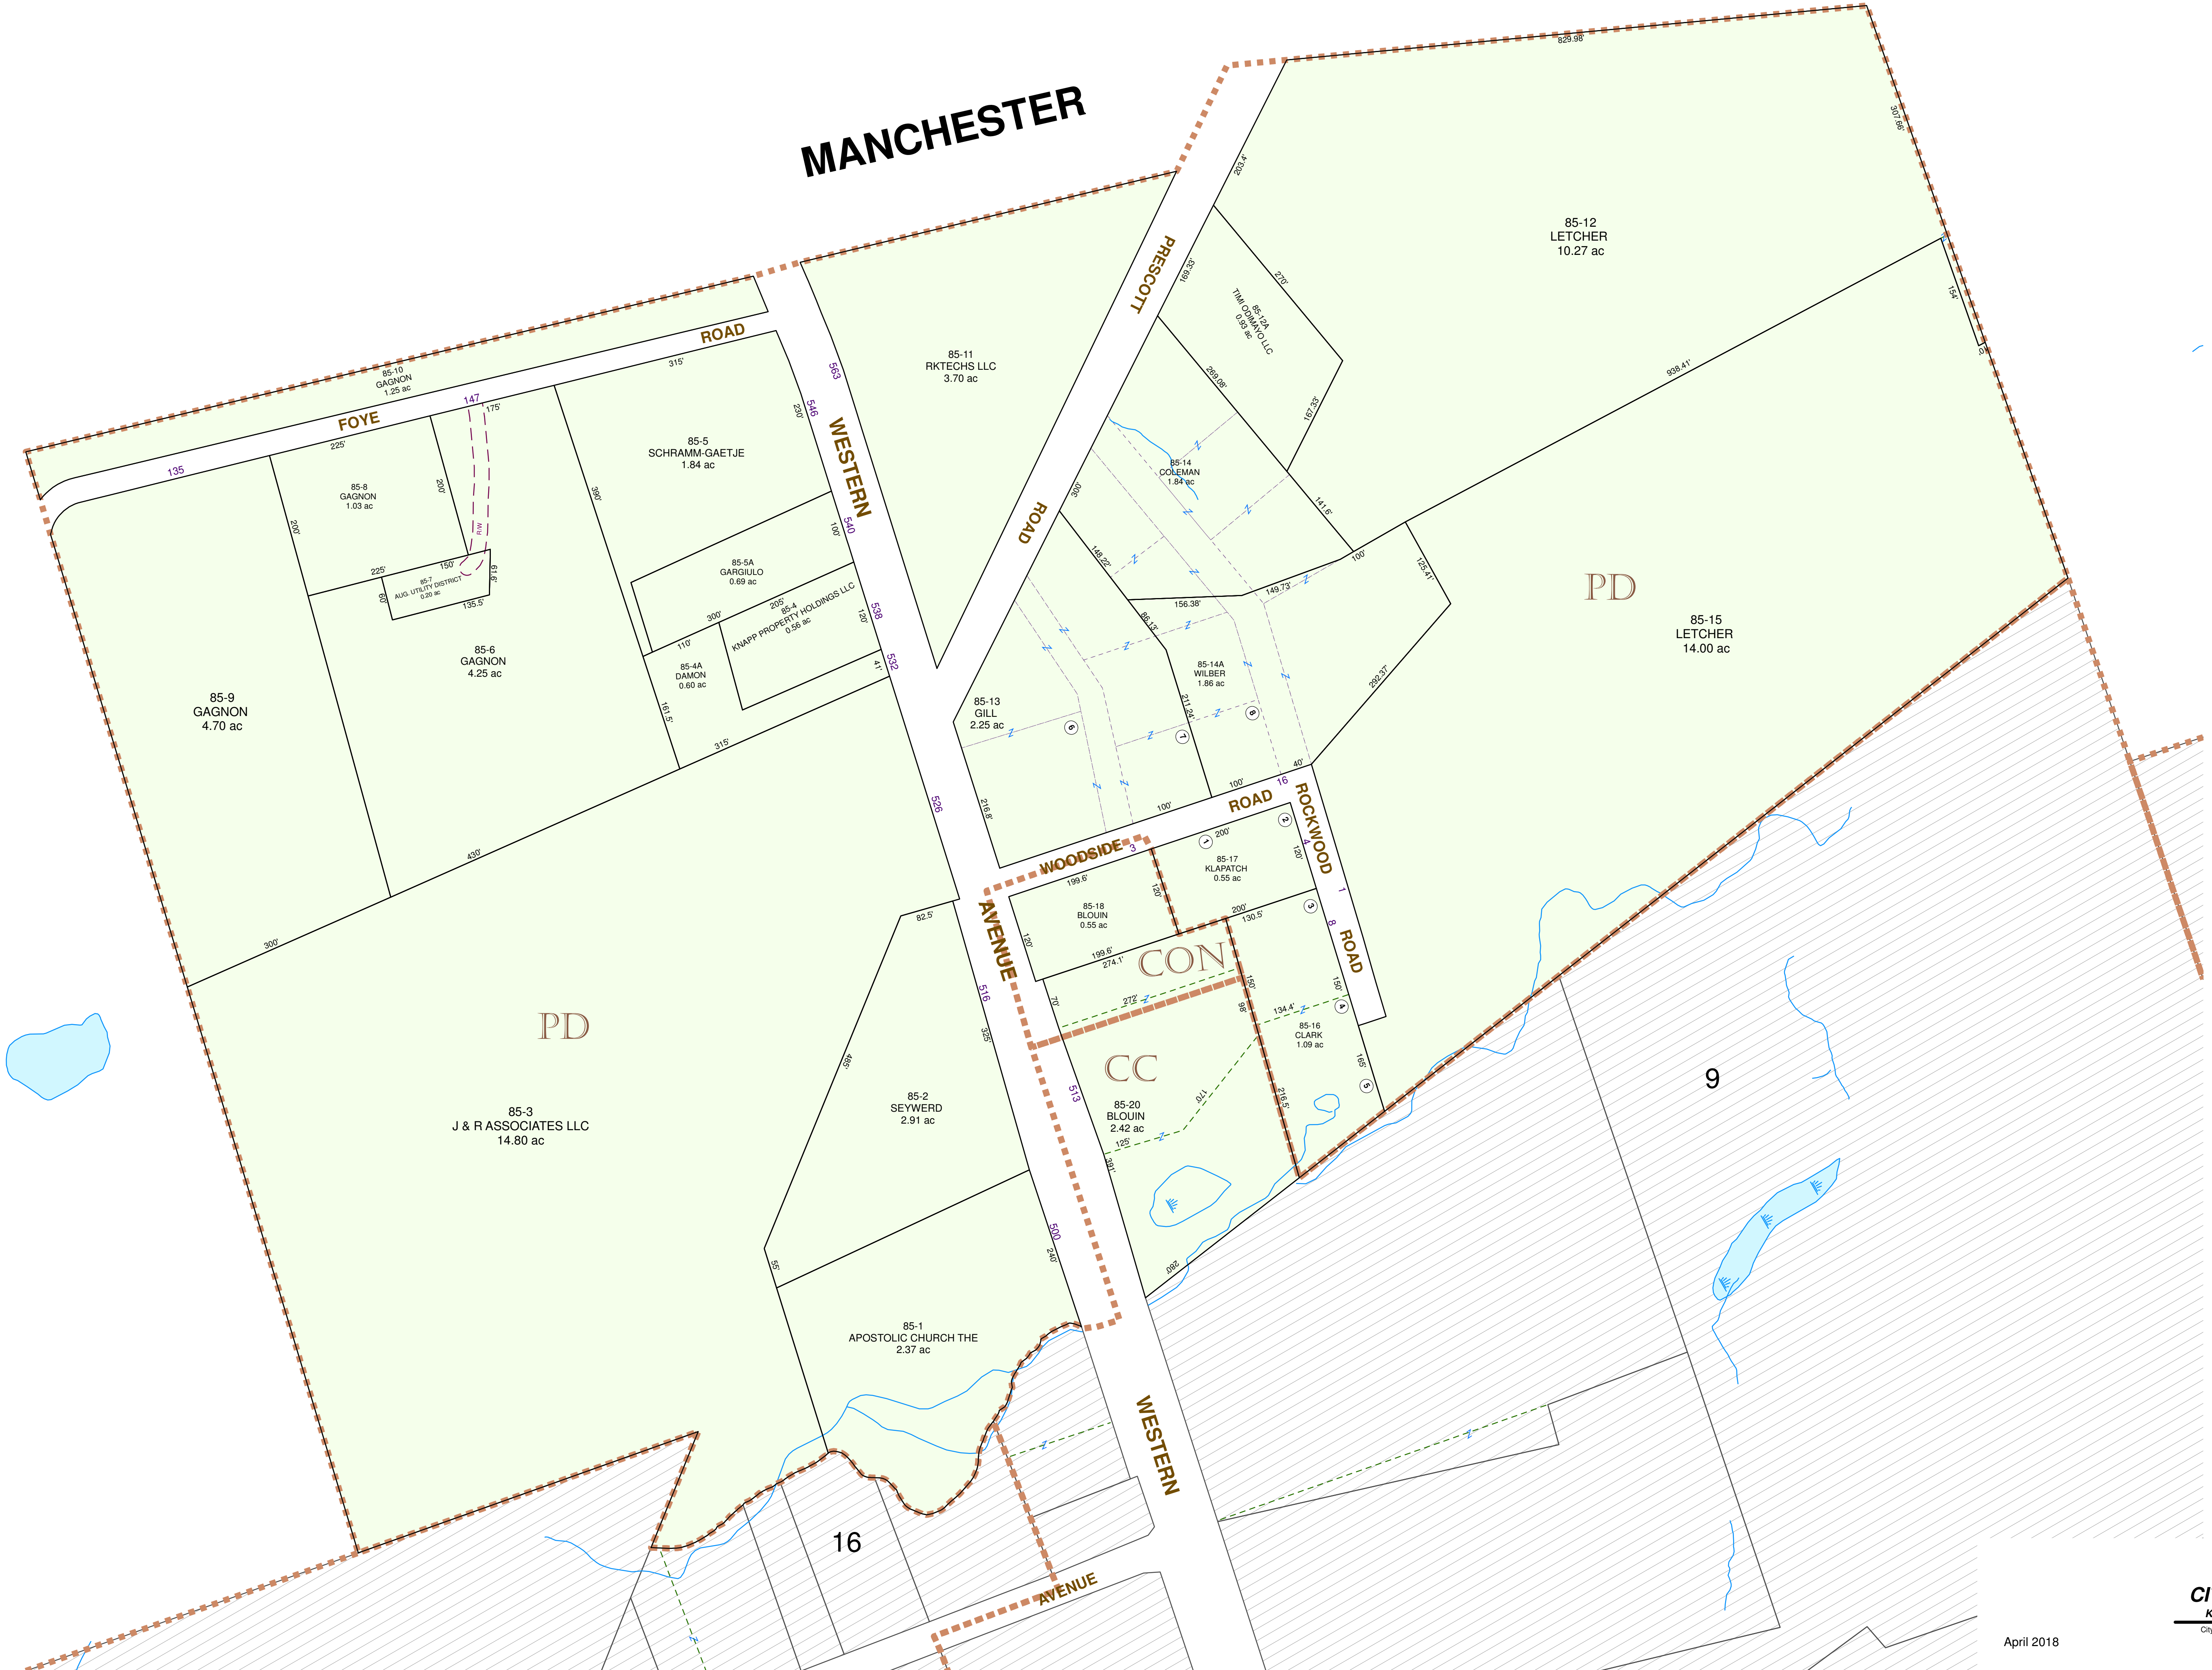

MANCHESTER

Map 85

- Zoning
- Historical Lines
- Private Roads
- Streams
- Parcels
- Neighboring Map Parcels
- Wetland
- Tie-in
- Sublots Annotation