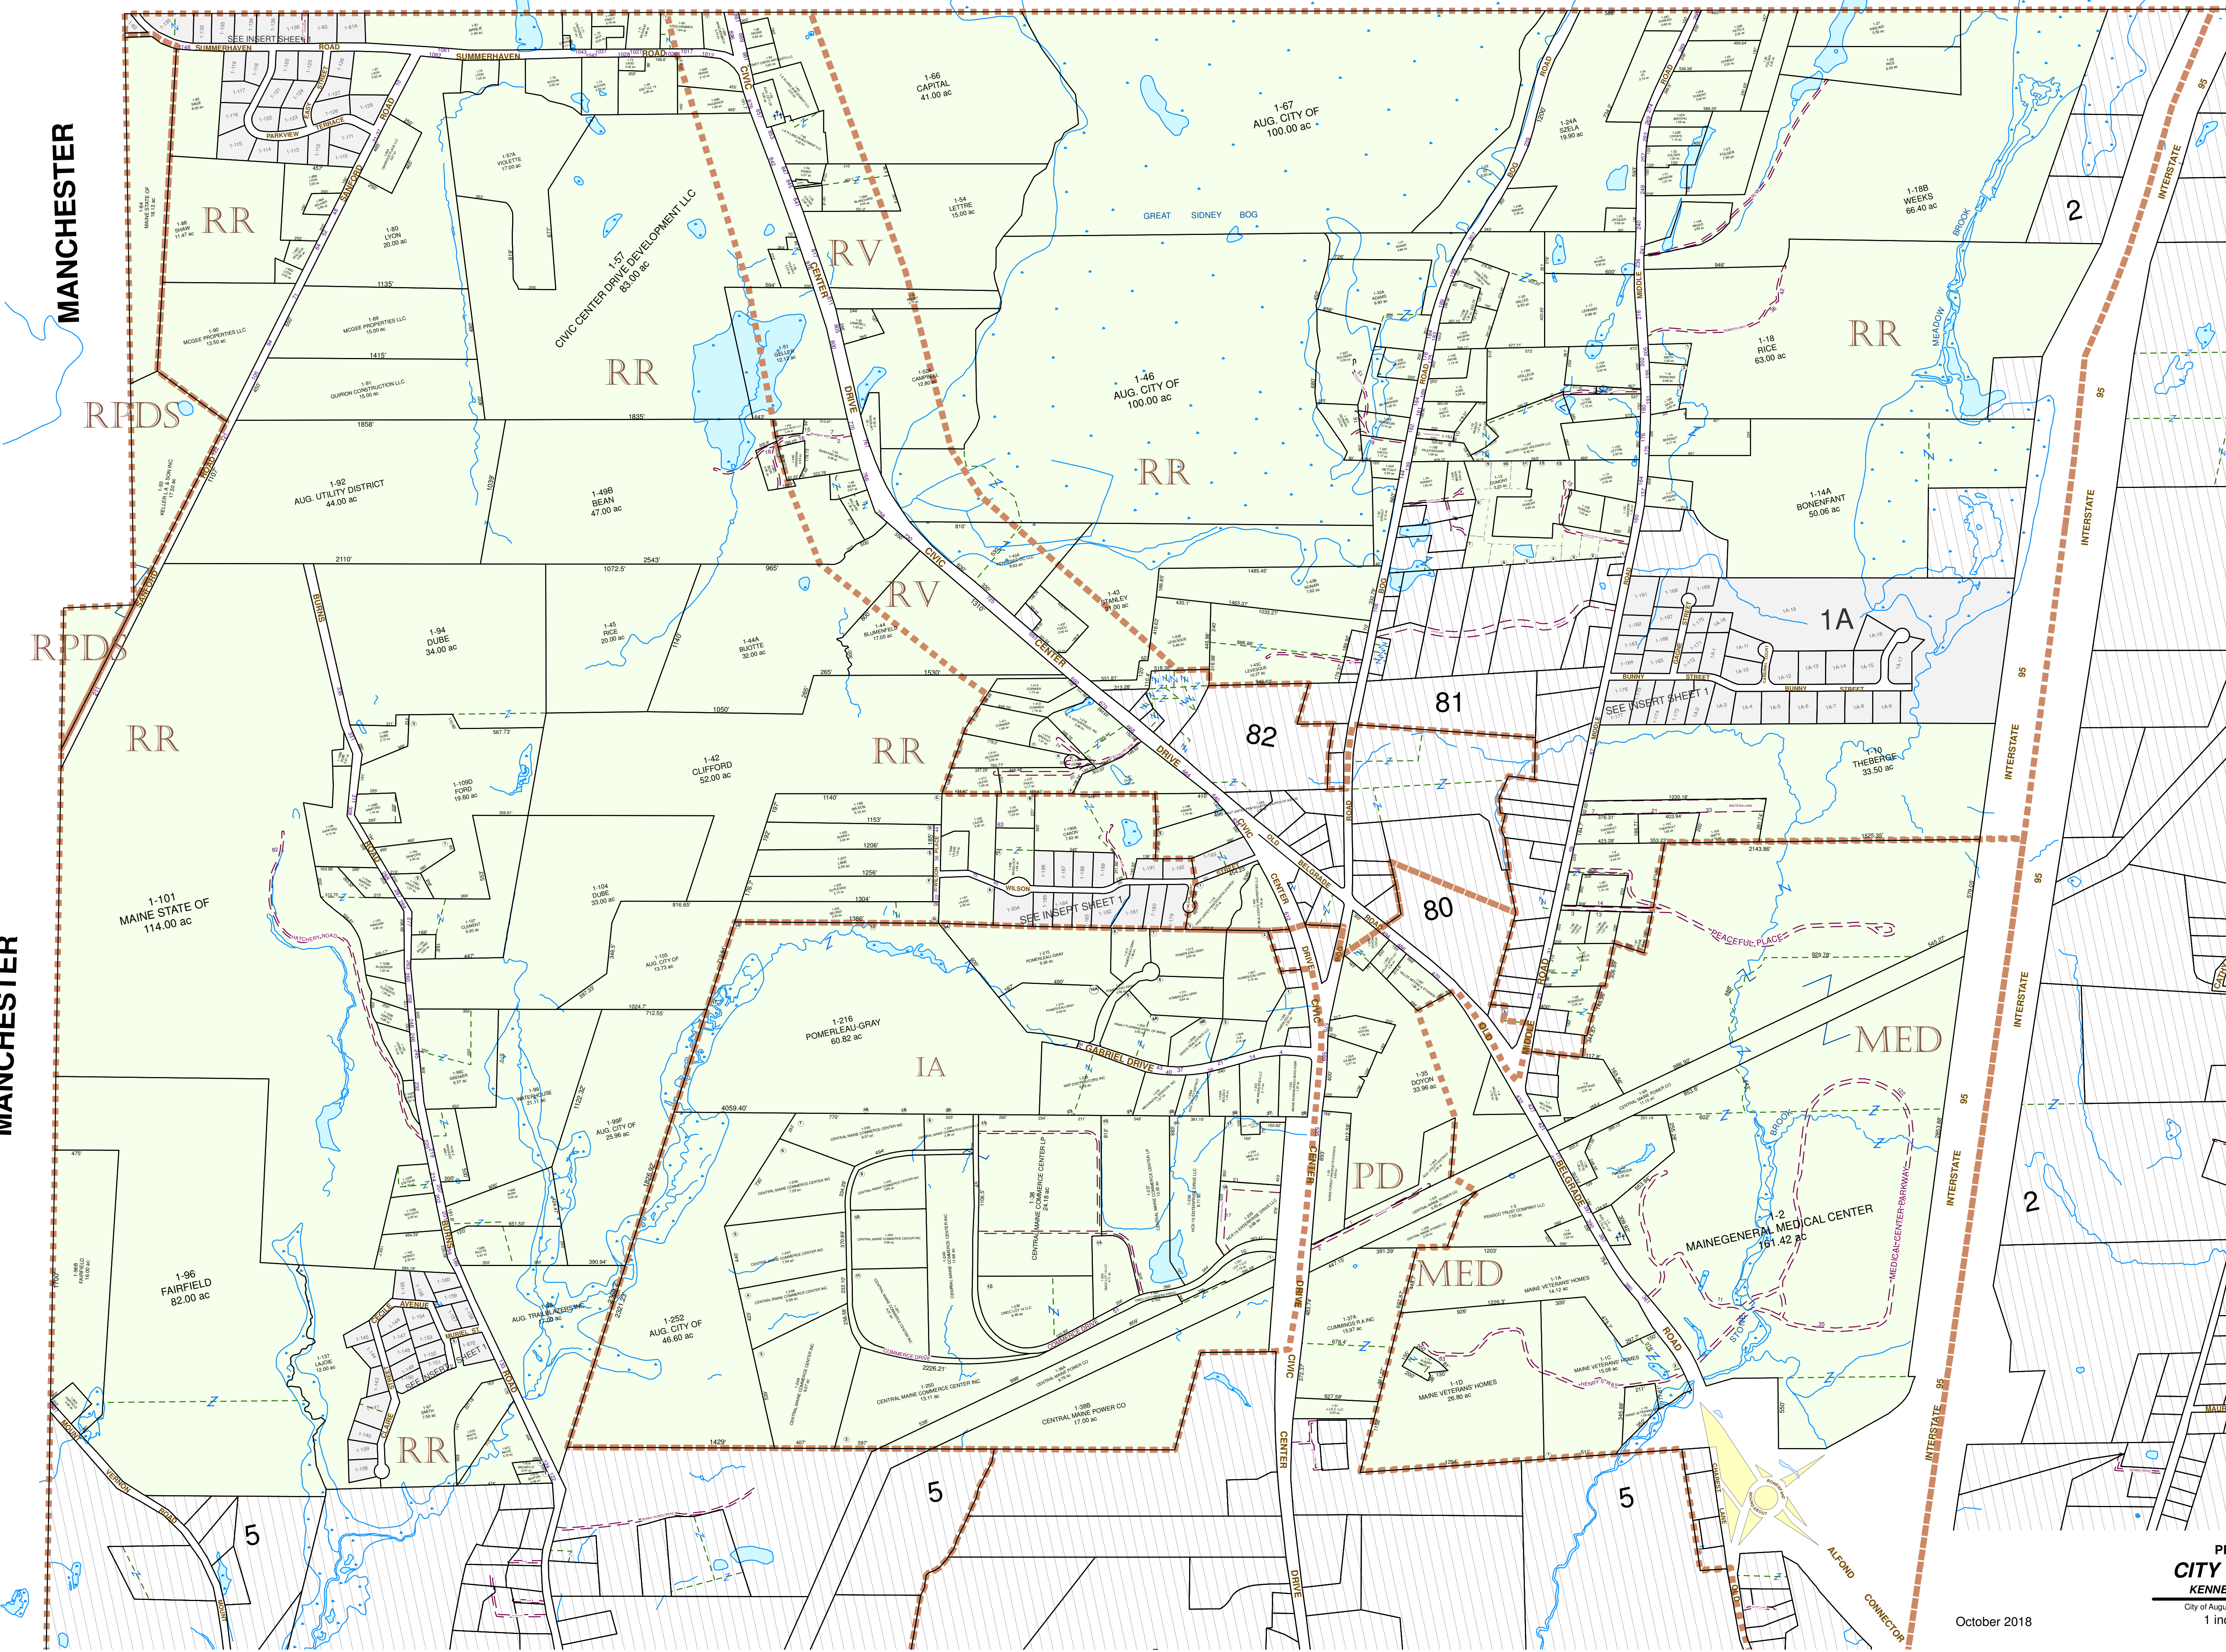

MANCHESTER

MANCHESTER

- Map 1**
- Zoning
 - Cemeteries
 - Stream Contours
 - Historical Lines
 - Private Roads
 - Wetland
 - Map 1 Parcels
 - Map 1 Inserts
 - Neighboring Map Parcels
 - Tie-in
 - Sublots Annotation